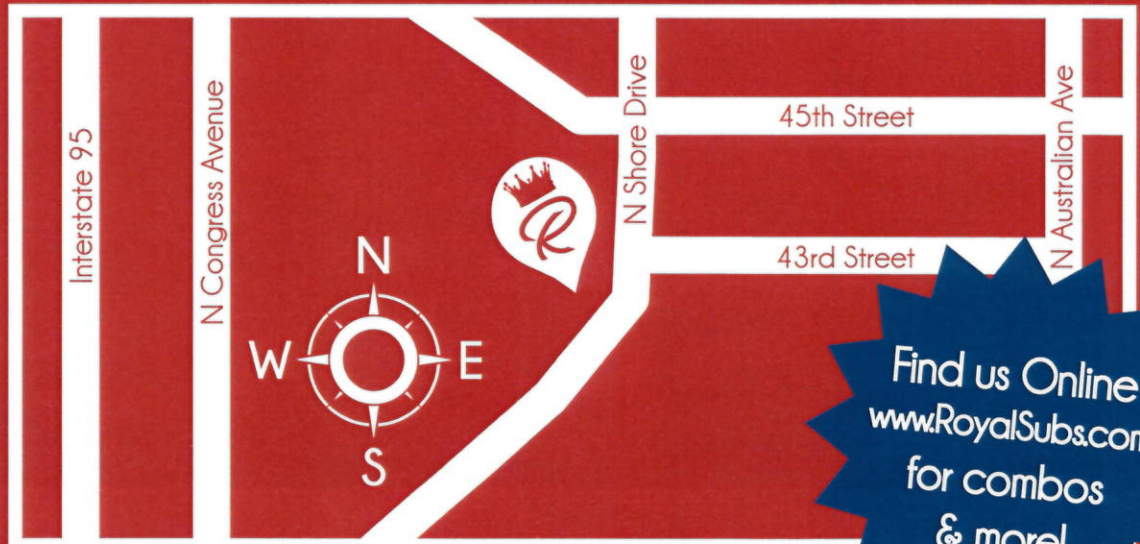

Royal Sandwich Co.

4211D Northshore Drive, West Palm Beach, FL 33407

PRESORTED STANDARD
US POSTAGE
PAID
WEST PALM BEACH, FL
PERMIT NO. 1946

We deliver subs **FAST**

FREE Delivery to Area Businesses with orders of \$15.00 or more 10AM to 2PM

Open Monday - Friday 9AM to 5PM & Saturday 9AM to 3PM

Find us Online
www.RoyalSubs.com
for combos
& more!