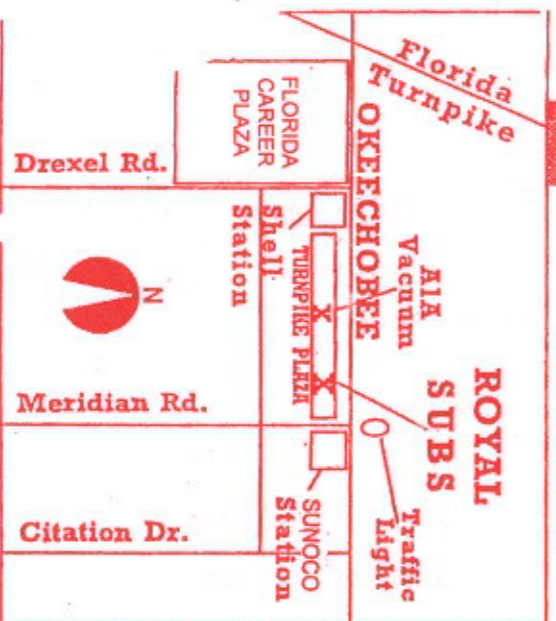

TO SERVE YOU BETTER

NOW Open

Monday - Friday:

10 AM to 6 PM

Saturday

10 AM to 3 PM

AUG 2013